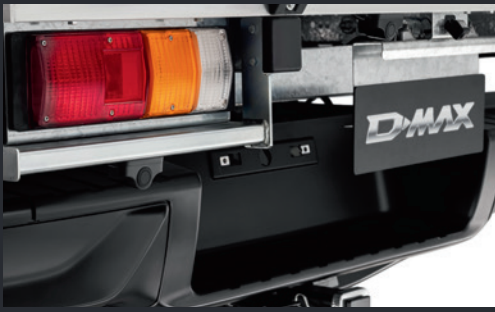

**Drop Side & Tailgate Catches**

Low coefficient of friction between operating surfaces, latch operation takes less effort as compared to traditional designs.

**Quick Lock Hinge**

Manufactured from an automotive grade glass reinforced nylon incorporating a captive stainless steel pivot pin. These hinges make it easy to detach the drop sides from the tray and are UV stabilised to ensure longevity.

**Heavy Duty Tray Step**

Provides a step-up for easy access and comes standard on heavy duty single cab trays.

**Tube Headboard**

Designed for increased protection.

**Window Guard**

Protects rear window from moving loads. Comes standard on all trays except Economy Alloy.