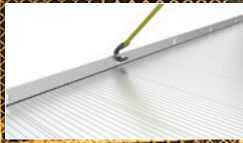

Internal Load Restraint Rail

All alloy trays feature internal load restraint points, this means ropes or straps no longer need to pass over drop sides while restraining loads. This allows for maximum load security.

Drop Side & Tailgate Catches

Low coefficient of friction between operating surfaces, latch operation takes less effort as compared to traditional designs.

Quick Lock Hinge

Manufactured from an automotive grade glass reinforced nylon incorporating a captive stainless steel pivot pin. These hinges make it easy to detach the drop sides from the tray and are UV stabilised to ensure longevity.

Tail Light Protector & Wiring Guard

Offers increased protection from rocks, branches and other debris.

Mudguards

Manufactured from an automotive grade rubber modified polypropylene, this material has excellent memory characteristics so when deformed within its limits, it will return to its moulded shape.

Heavy Duty Tray Step

Provides a step-up for easy access and comes standard on heavy duty single cab trays.

Tube Headboard

Designed for increased protection.

Window Guard

Protects rear window from moving loads. Comes standard on all trays except Economy Alloy.