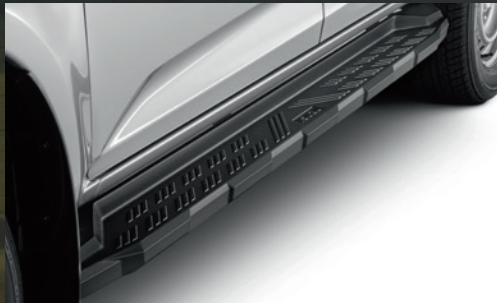

**Rhino-Rack Ski & Snowboard Carrier**

ISUZU UTE  
APPROVED<sup>2</sup>

**Rhino-Rack Fishing Rod Holder/Ski Carrier**

**Roof Rail Cross Bars**  
(Maximum weight of 100kg<sup>1</sup>)

**Roof Bar Set**  
(Maximum weight of 80kg<sup>1</sup>)